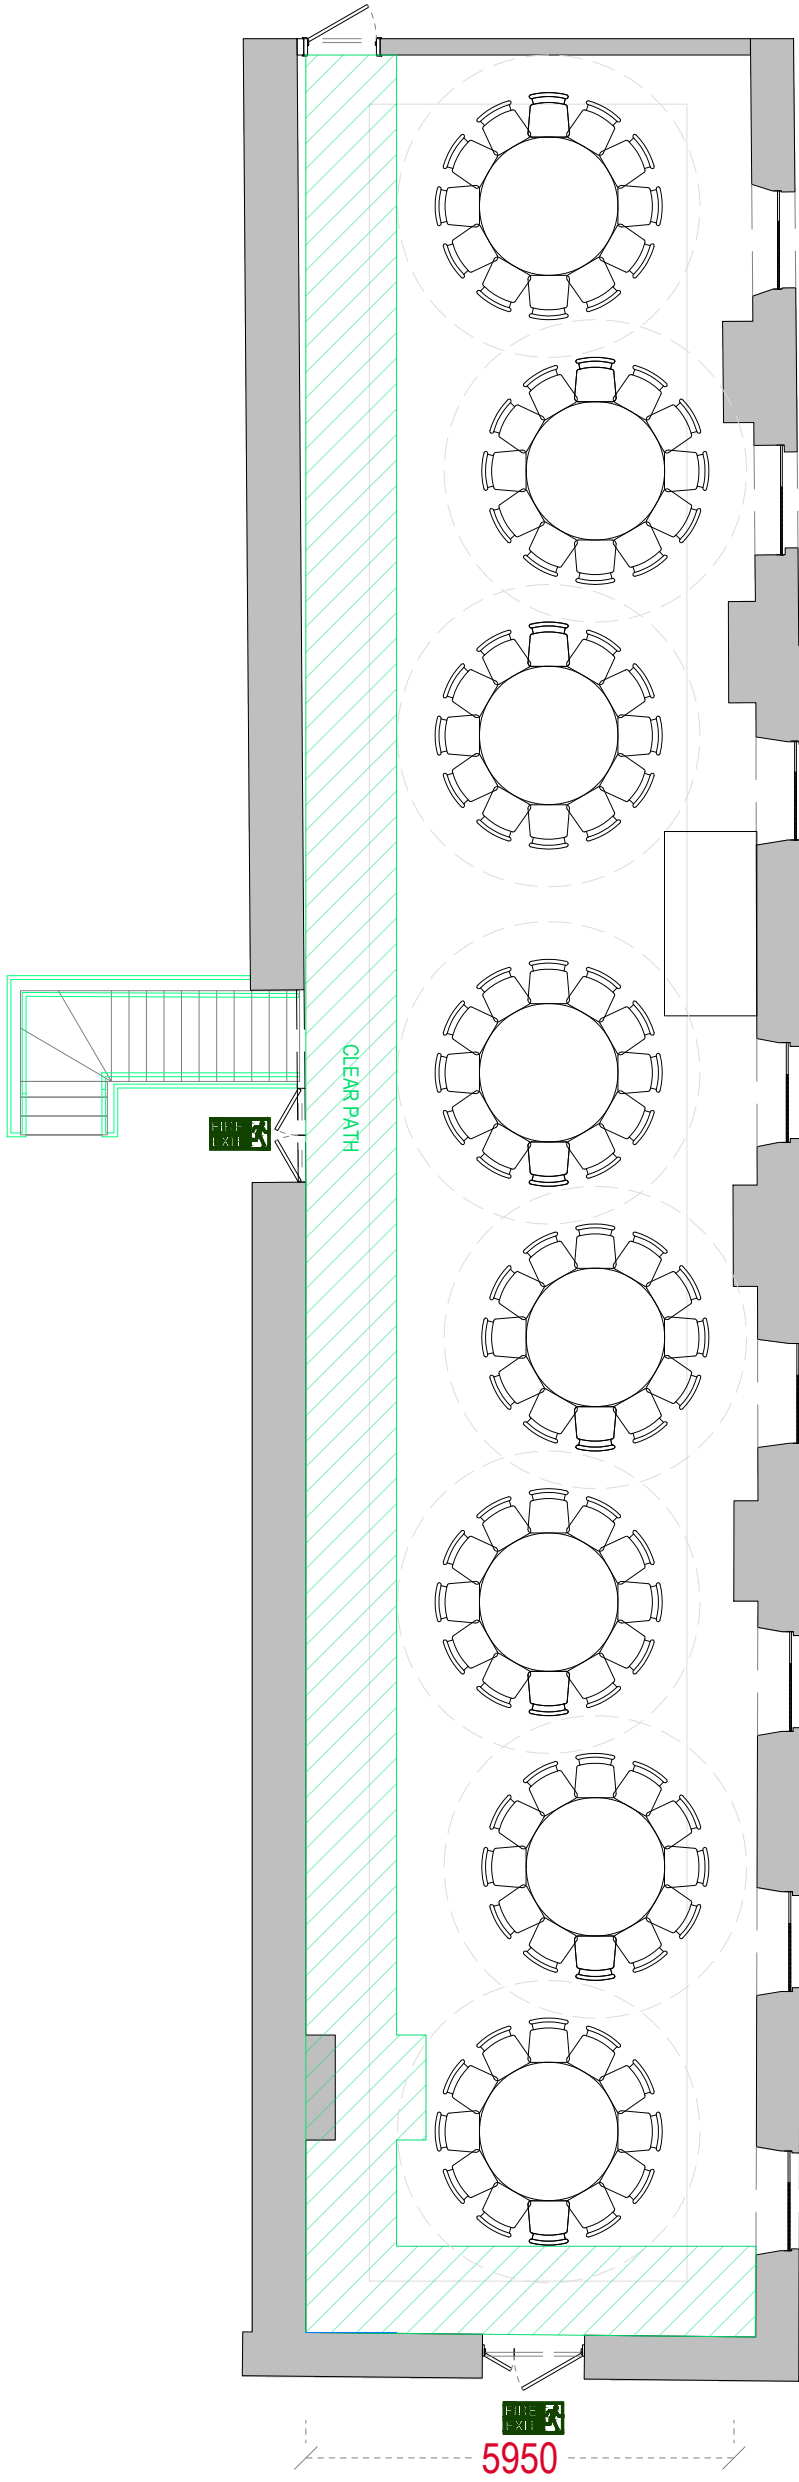

30000

5950

**WOOLWICH  
WORKS**

**BEANFEAST**

**NOTES:**

- THEATRE FORMAT
- 3660 x 2440 STAGE AREA INDICATED, WITH DIVIDED BACKSTAGE
- CONFIGURATION CAPACITY = 180

**KEY:**

13A 13A DOUBLE SOCKET

30000

5950

**WOOLWICH  
WORKS**

**BEANFEAST**

**NOTES:**

- CABARET FORMAT
- 2440x1220 STAGE AREA INDICATED
- CONFIGURATION TOTAL CAPACITY = 96 [110 MAX]

**KEY:**

13A 13A DOUBLE SOCKET