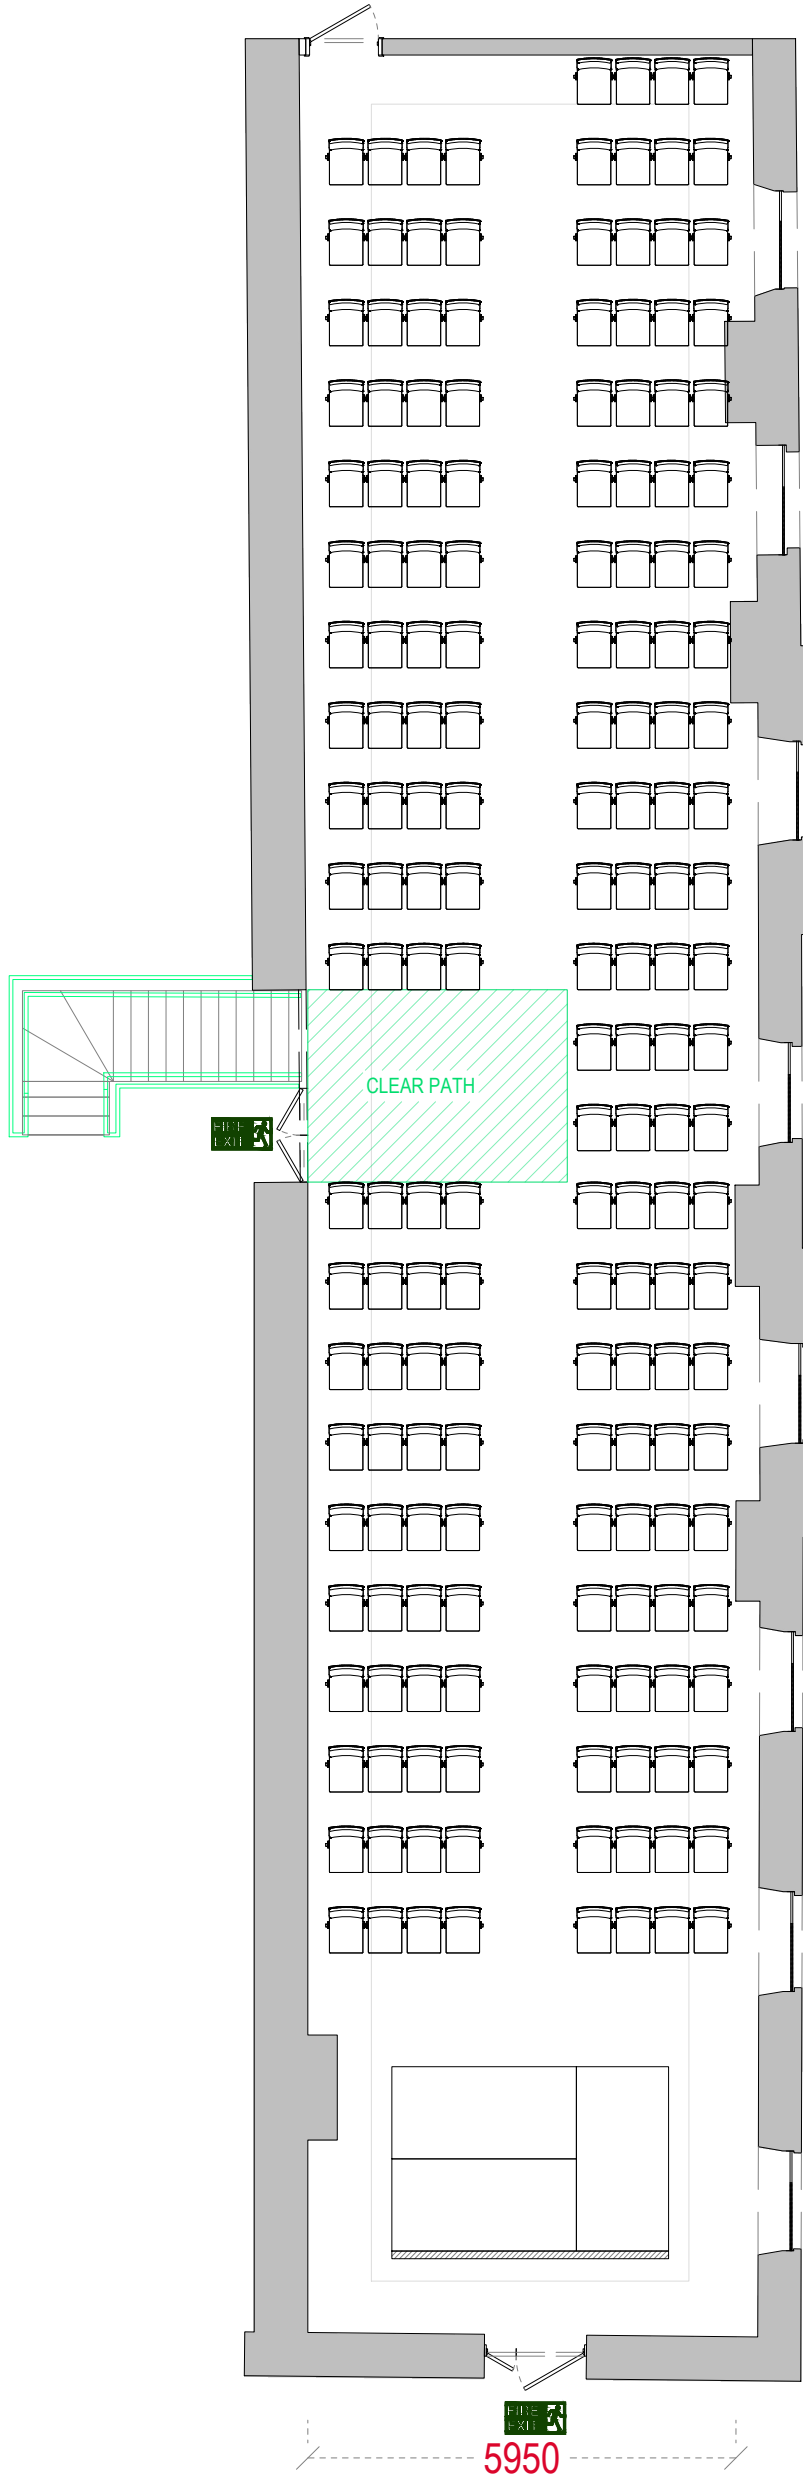

30000

5950

**WOOLWICH  
WORKS**

**BEANFEAST**

**NOTES:**

- THEATRE FORMAT
- 3660 x 2440 STAGE AREA INDICATED, WITH DIVIDED BACKSTAGE
- CONFIGURATION CAPACITY = 180

**KEY:**

13A 13A DOUBLE SOCKET

30000

5950

**WOOLWICH  
WORKS**

**BEANFEAST**

**NOTES:**

- CABARET FORMAT
- 2440x1220 STAGE AREA INDICATED
- CONFIGURATION TOTAL CAPACITY = 96 [110 MAX]

**KEY:**

13A 13A DOUBLE SOCKET